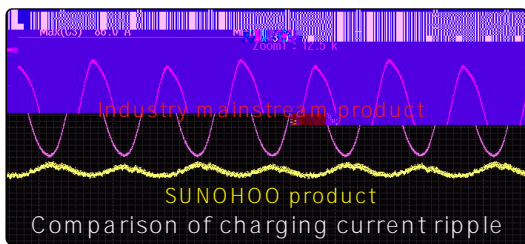

Product Features

Product Highlight

Product Appearance

HS1080EH48L 1100EH48P SERIES

MODEL	HS1080EH48L	HS1100EH48P
Output		
PV Input		
AC Input		
Battery Input		
General Parameters		
Operating Environment		
Certifications		