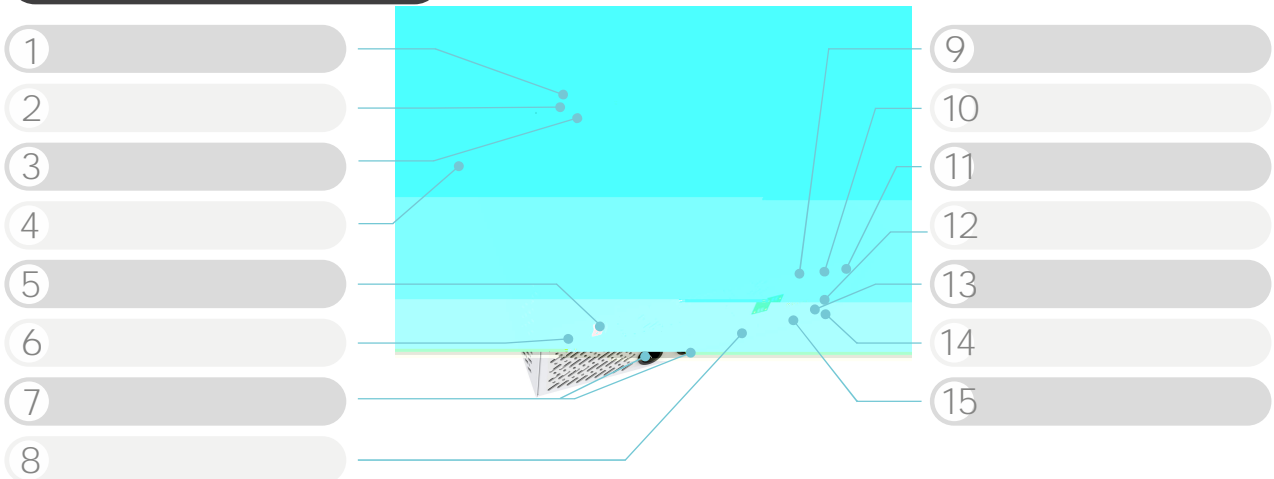

户用储能系统

- ①
- ②
- ③

⑨

 HS1080EH48L ~ 1100EH48P

	HS1080EH48L	HS1100EH48P
--	-------------	-------------

PV		
----	--	--

OFF-GRID SOLAR INVERTER

Application Scenarios

Product Features

Product Highlight

Product Appearance

HS1080EH48L 1100EH48P SERIES

MODEL	HS1080EH48L	HS1100EH48P
Output		
PV Input		
AC Input		
Battery Input		
General Parameters		
Operating Environment		
Certifications		