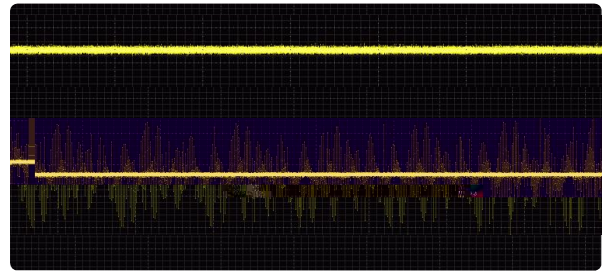

户用储能系统

- ①
- ②
- ③

⑨

 HS1080EH48L ~ 1100EH48P

	HS1080EH48L	HS1100EH48P
--	-------------	-------------

PV		
----	--	--

OFF-GRID SOLAR INVERTER

Application Scenarios

Product Features

Product Highlight

Product Appearance

HS1080EH48L 1100EH48P SERIES

MODEL	HS1080EH48L	HS1100EH48P
Output		
PV Input		
AC Input		
Battery Input		
General Parameters		
Operating Environment		
Certifications		